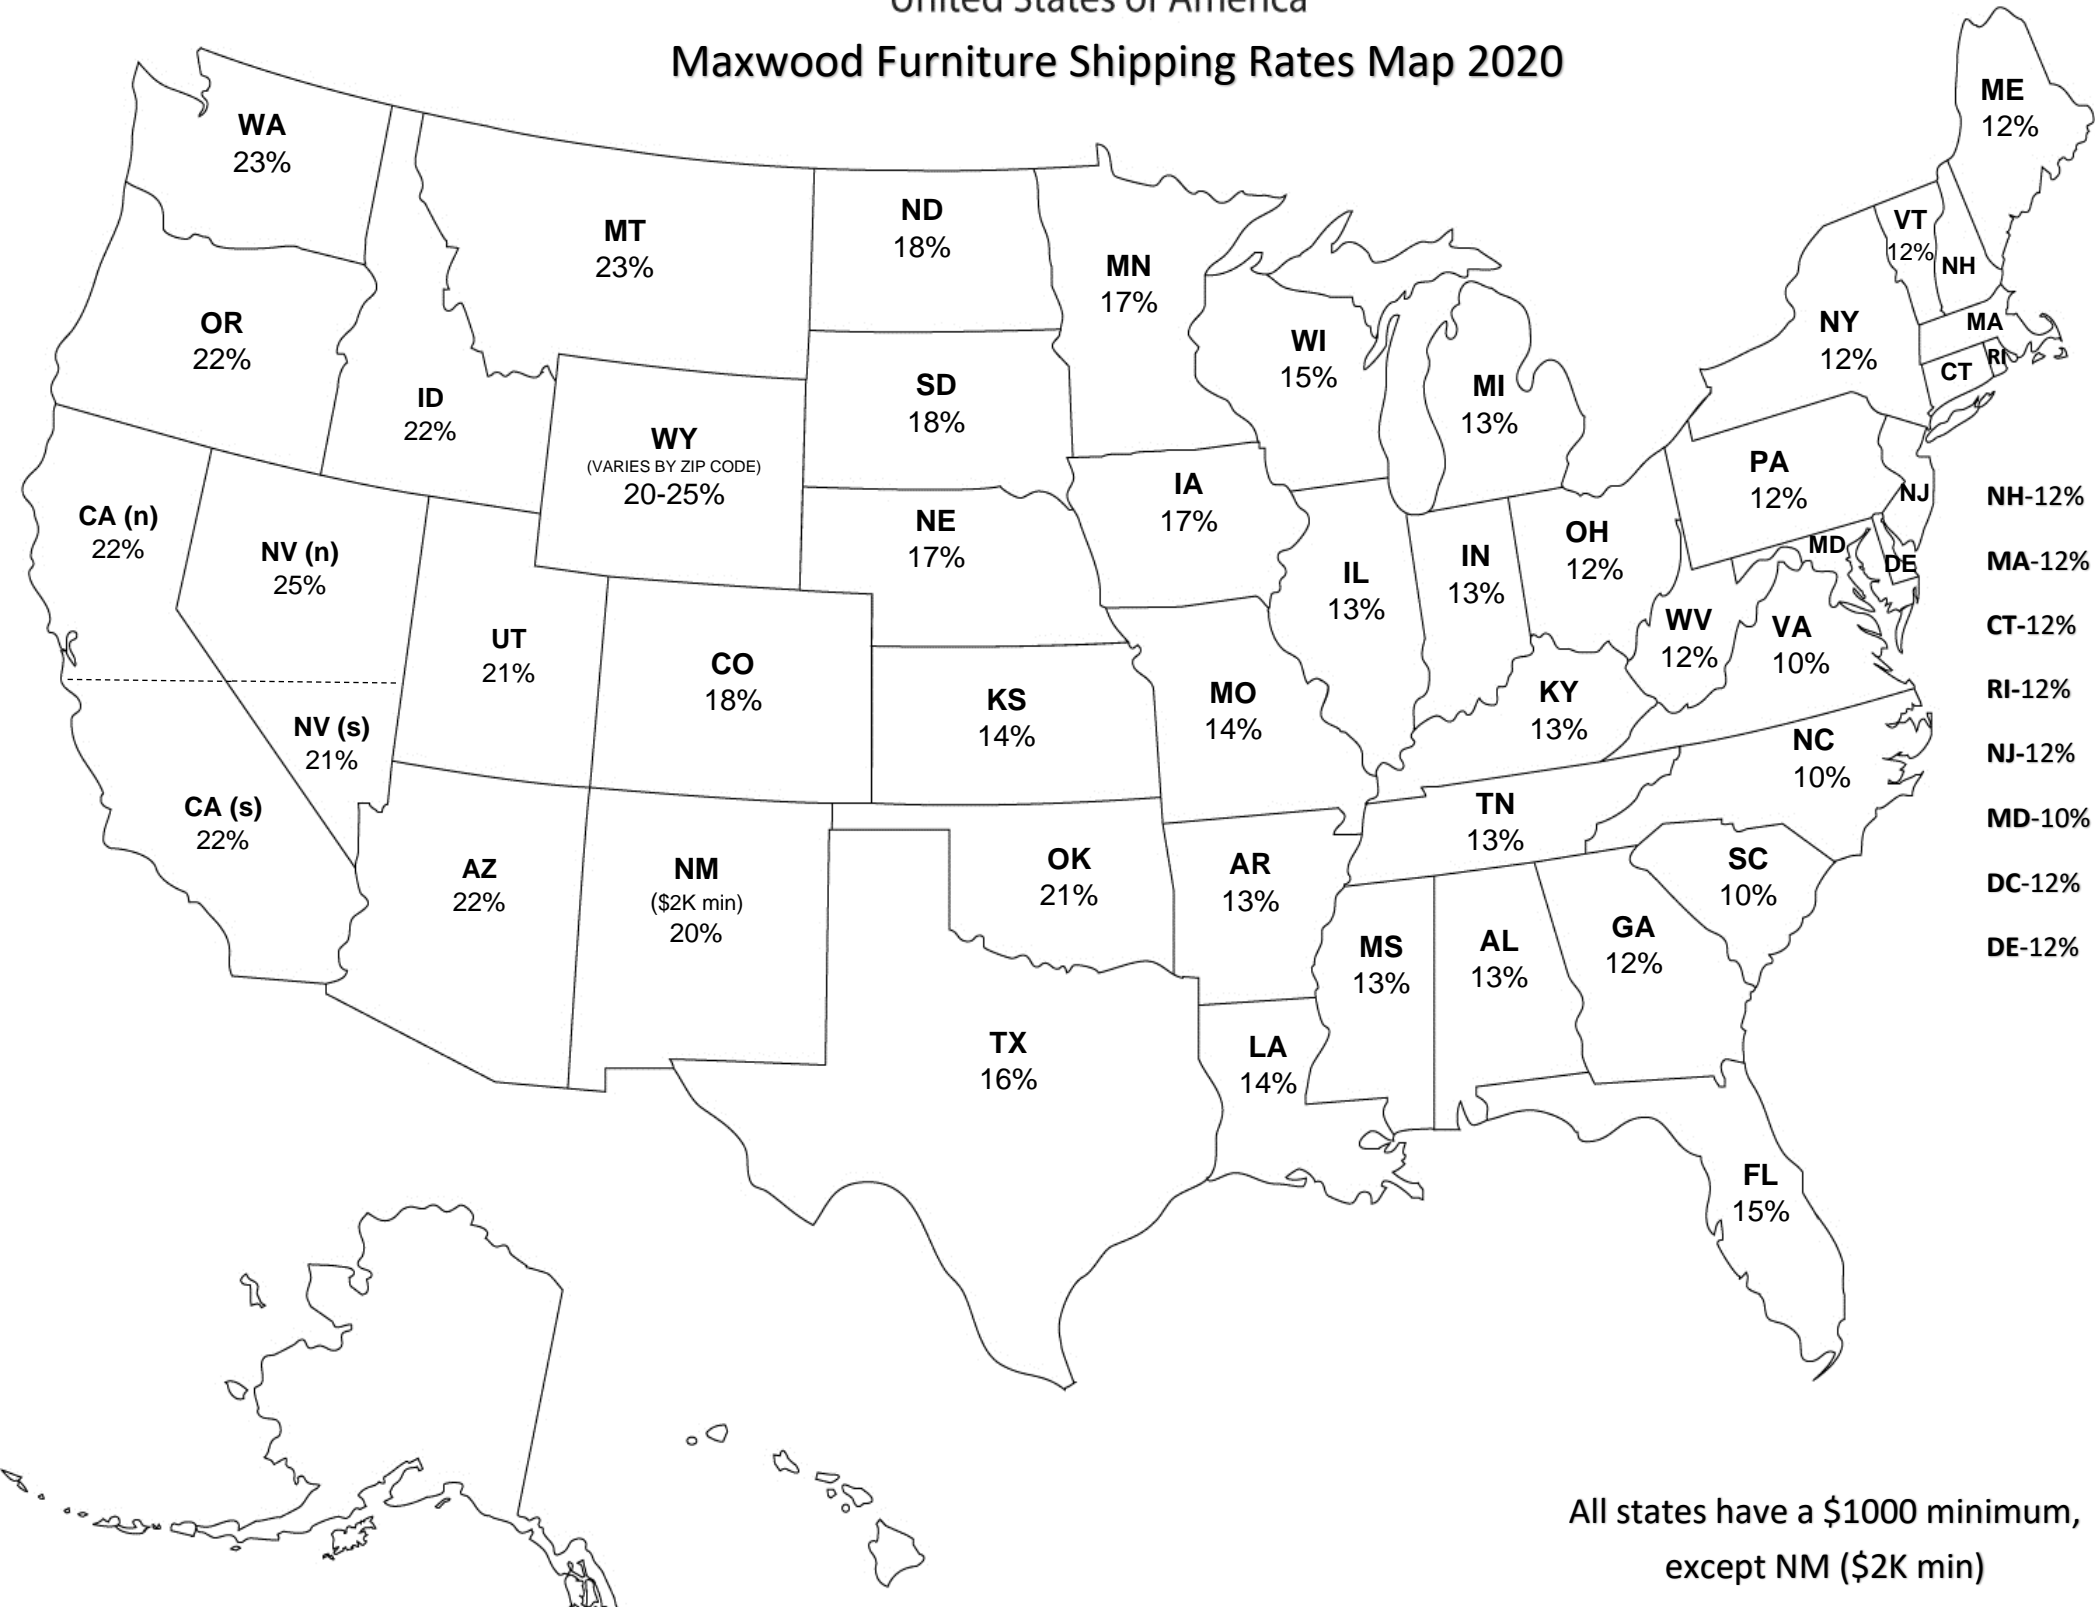

Maxwood Furniture Shipping Rates Map 2020

- NH-12%
- MA-12%
- CT-12%
- RI-12%
- NJ-12%
- MD-10%
- DC-12%
- DE-12%

All states have a \$1000 minimum, except NM (\$2K min)